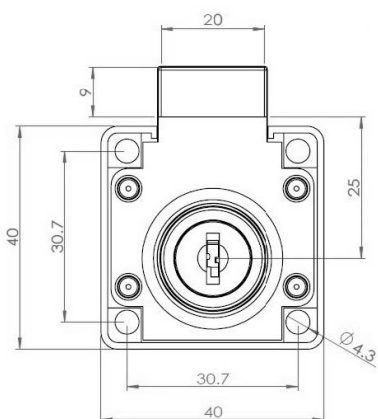

PRODUCT SHEET

Description:

Rim Lock 850, $\varnothing 19 \times 22 \text{mm}$, Drawer, Alu Finish, CK SISO, KA D20

Item number:

14.01.048-0

Units	Box	Carton	HS Code	Barcode
Pcs.	12	240	8301300000	
				5704866032209