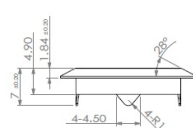

PRODUCT SHEET

Description:

Rim Lock 850, $\varnothing 19 \times 22 \text{mm}$, Drawer, Alu Finish, CK SISO, KA D20

Item number:

14.01.048-0

Units	Box	Carton	HS Code	Barcode
Pcs.	12	240	8301300000	
				5704866032209