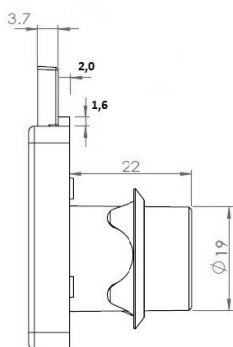

PRODUCT SHEET

Description:

Rim Lock 850, $\varnothing 19 \times 22 \text{mm}$, Drawer, Alu Finish, CK SISO, KA D20

Item number:

14.01.048-0

Units	Box	Carton	HS Code	Barcode
Pcs.	12	240	8301300000	
				5704866032209